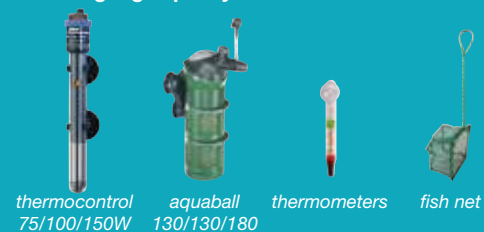

Available sizes

aquaproLED 84

aquaproLED 126

aquaproLED 180

Including high-quality EHEIM accessories

thermocontrol
75/100/150W

aquaball
130/130/180

thermometers