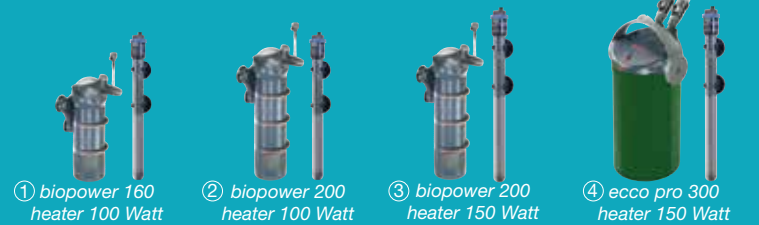

EHEIM vivalineLED 126

Available sizes

Including high-quality EHEIM accessories

EHEIM incipria

An inspiration of classic and modern beauty

EHEIM incipria

Top design and technology

- Convenient sliding cover made of high-quality black glass
- LED-lighting – 1x powerLED+ daylight; 1x powerLED+ plants
- All aquariums 60cm deep (plenty of space for decoration)
- Integrated supply shaft (black glass) to hide hoses and power cables
- Shaft positioned in the corner - for more space for design and decoration of your underwater world
- Fully assembled cabinet
- Atmospheric LED lighting in the cabinet with remote control