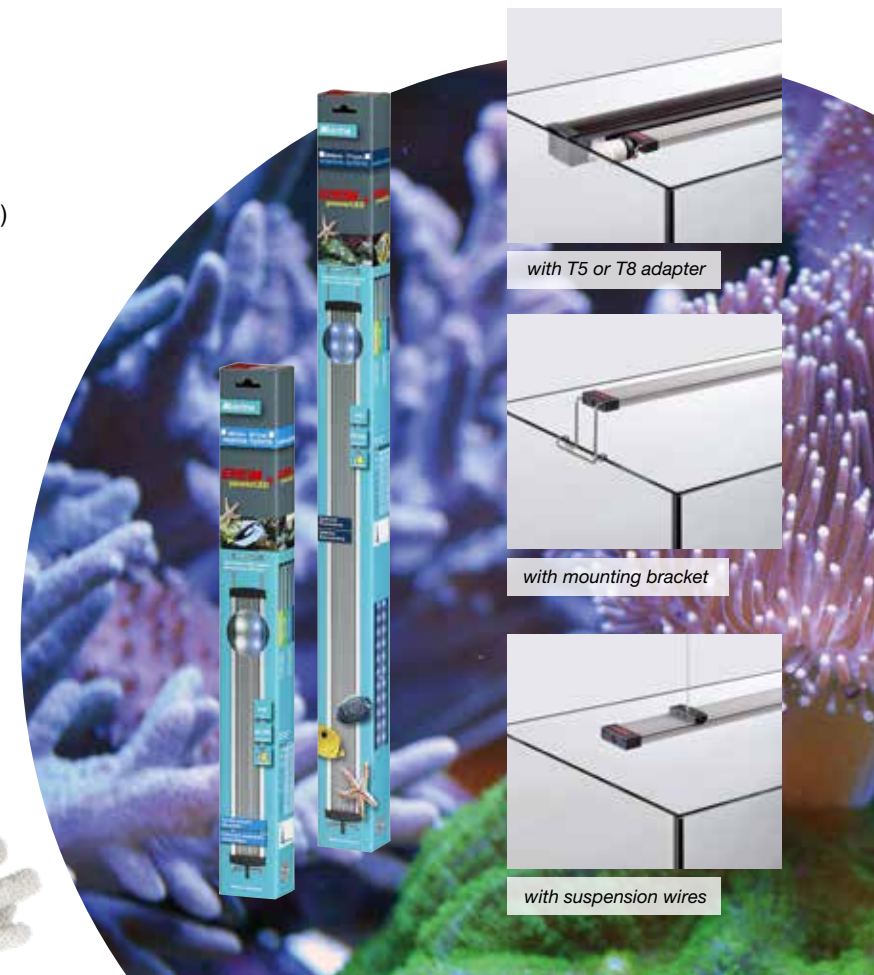

Marine water LED lights

Ideal for corals and invertebrates

EHEIM powerLED+ marine hybrid

- Optimal combination of white and royal blue light (1:1)
- Royal blue LEDs (445 nm)
- Promotes colour reproduction (fluorescence) and the growth of corals
- A power supply unit is required for operation

EHEIM powerLED+ marine actinic

- Pure actinic light
- Royal blue LEDs (445 nm)
- Enhances the natural fluorescence of corals and invertebrates
- Can be combined with EHEIM powerLED+ marine hybrid
- A power supply unit is required for operation

Further information can be found at:
www.eheim.com

with T5 or T8 adapter

with mounting bracket

with suspension wires

Pond technology

High-quality technology, helpful accessories and effective filter media.
The EHEIM pond range.