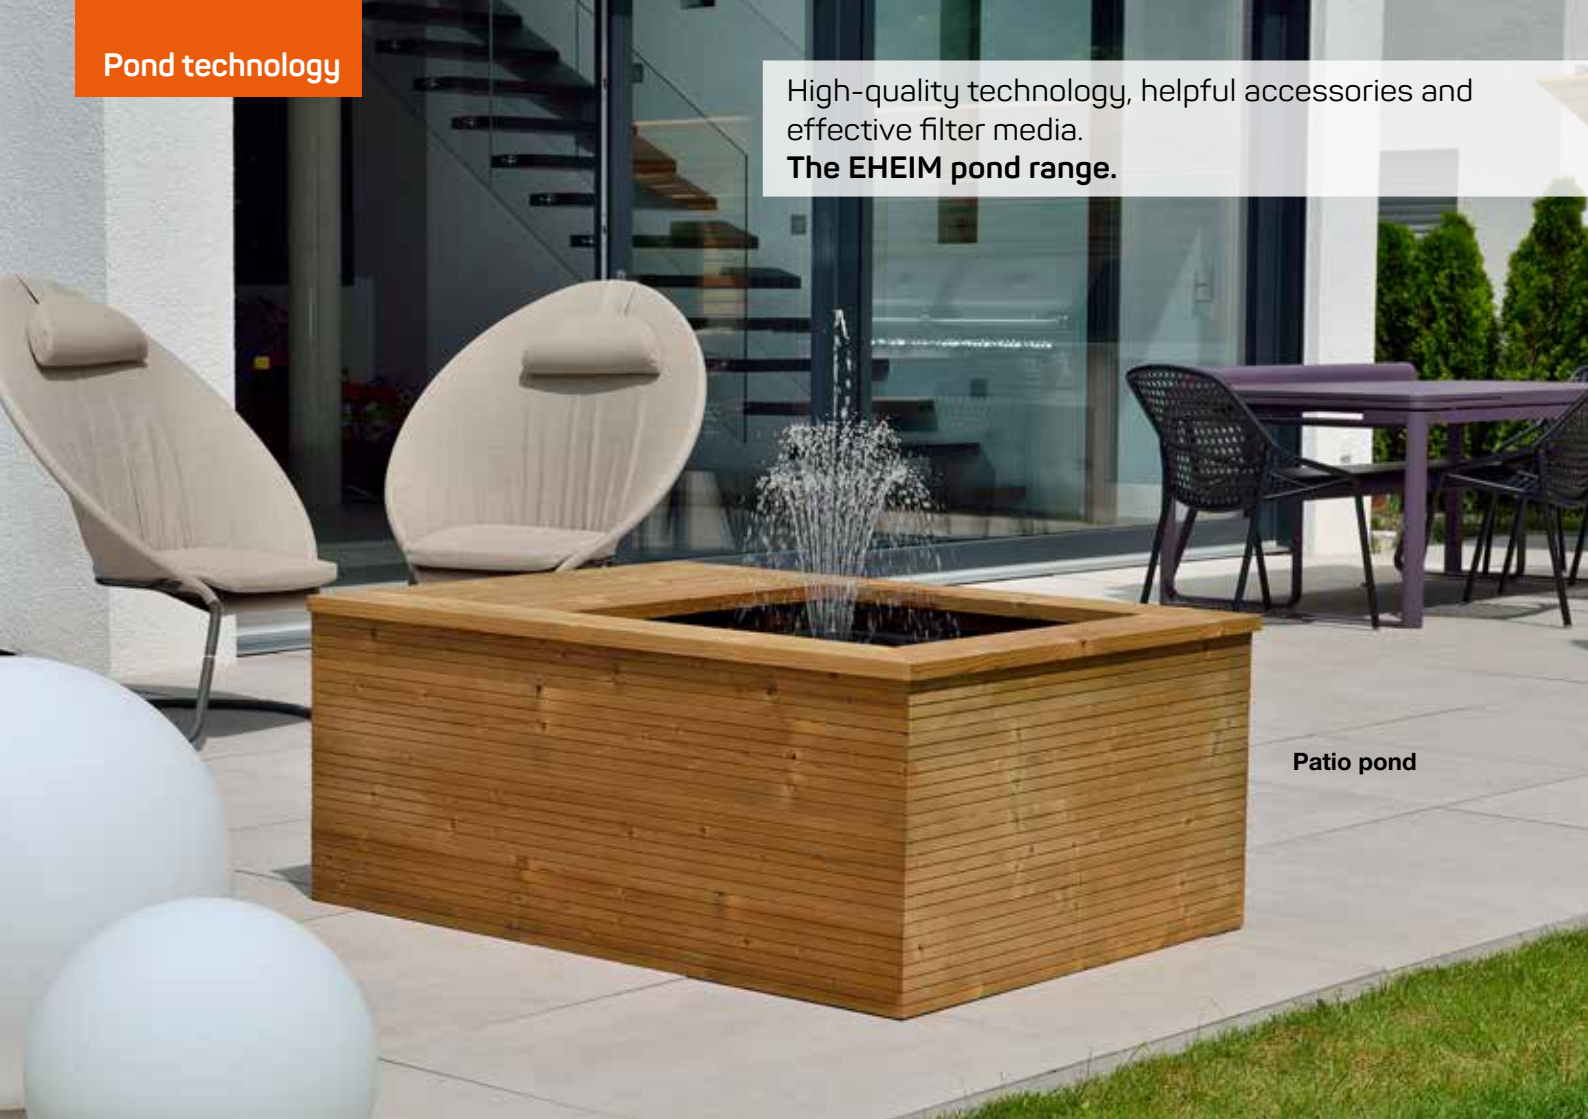

Further information can be found at:
www.eheim.com

with T5 or T8 adapter

with mounting bracket

with suspension wires

Pond technology

High-quality technology, helpful accessories and effective filter media.
The EHEIM pond range.