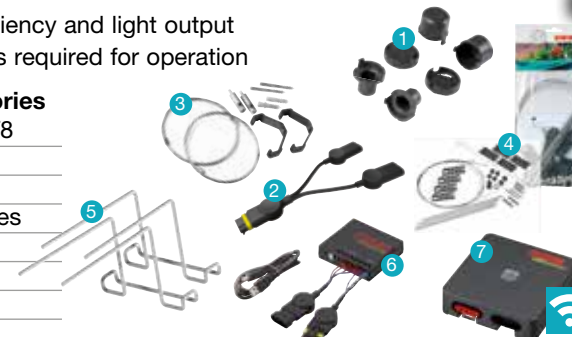

incpiria 230	incpiria 330	incpiria 430	incpiria 530
Volume approx.	l	230	330	430	530
Tank dim. WxDxH	cm	70x60x65	100x60x65	130x60x65	160x60x65
Complete dim	cm	70x60x144	100x60x144	130x60x144	160x60x144
Glass thickness	mm	8	10	12	12
EHEIM powerLED+	W	1x17,3 / 1x19,7 daylight / plants	1x25,9 / 1x29,5 daylight / plants	1x34,6 / 1x39,4 daylight / plants	1x43 / 1x49 daylight / plants

* Side glass panes/Front

Fresh water LED lighting

Ideal for fish and aquatic plants

EHEIM powerLED+ fresh daylight

- Bright daylight with sunlight full spectrum
- Maximum energy efficiency (150 lm / W) and light output
- One EHEIM powerLED+ fresh daylight replaces one T5-/T8 fluorescent tube of the appropriate length including reflector
- A power supply unit is required for operation

LEDs for golden sunlight

EHEIM powerLED+ fresh plants

- Emphasizes blue and red colouring of fish and aquatic plants in a natural way
- Highly natural colour rendering (equivalent to sunlight in the aquarium)
- Very high energy efficiency and light output
- A power supply unit is required for operation

Original EHEIM accessories

1. 1 Adapter Set: 1xT5, 1xT8
2. 2 Distributor
3. 3 Suspension wires
4. 4 Double suspension wires
5. 5 Mounting bracket
6. 6 LEDcontrol
7. 7 LEDcontrol+ (wireless)